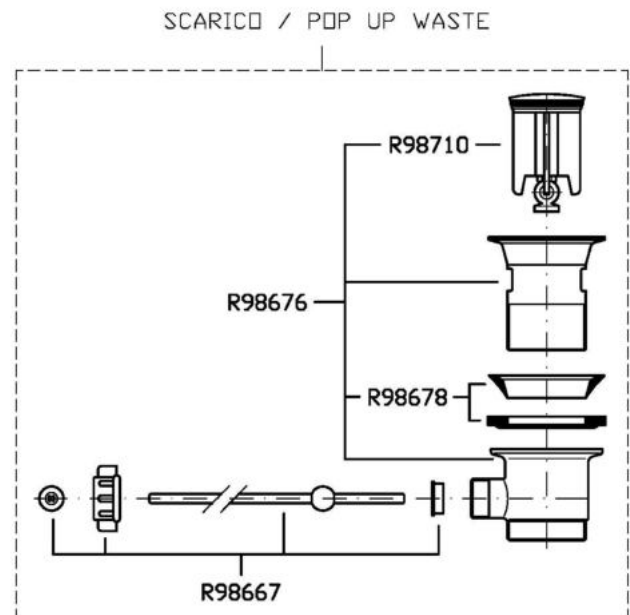

NIKKO

ZKK697

Esplosi / Exploded