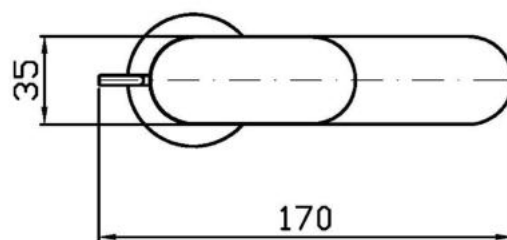

NIKKO

ZKK697

Disegno Complessivo / Overall Drawing