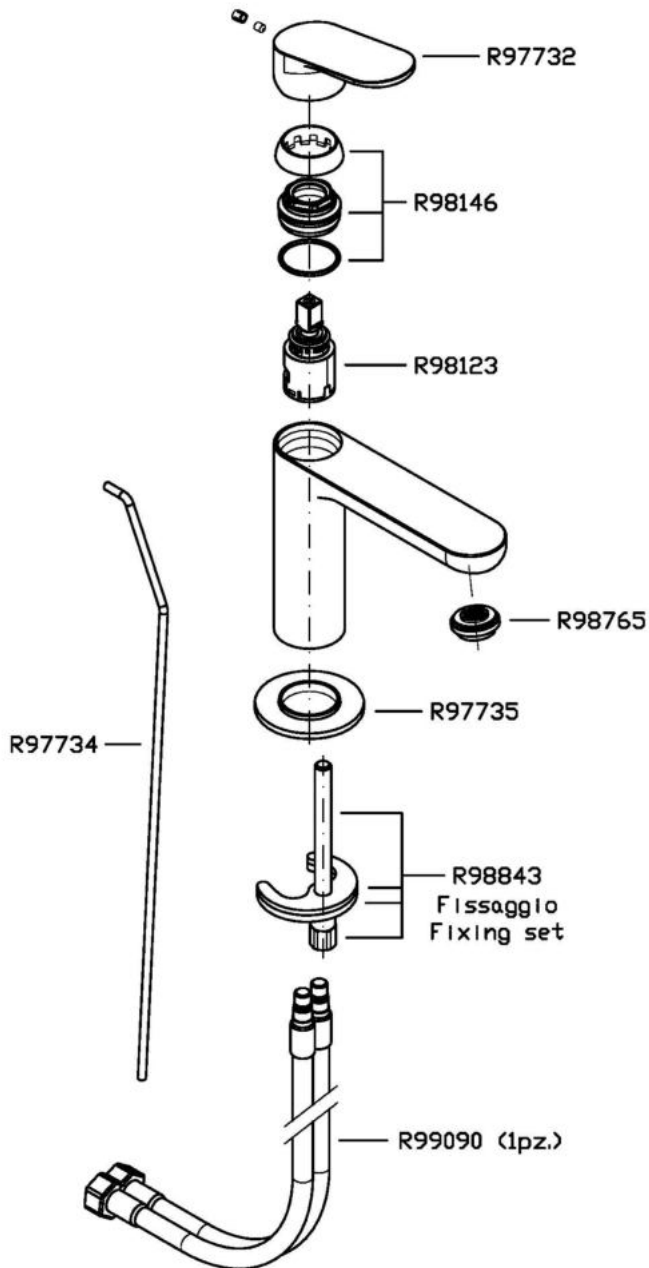

NIKKO

ZKK697

Esplosi / Exploded