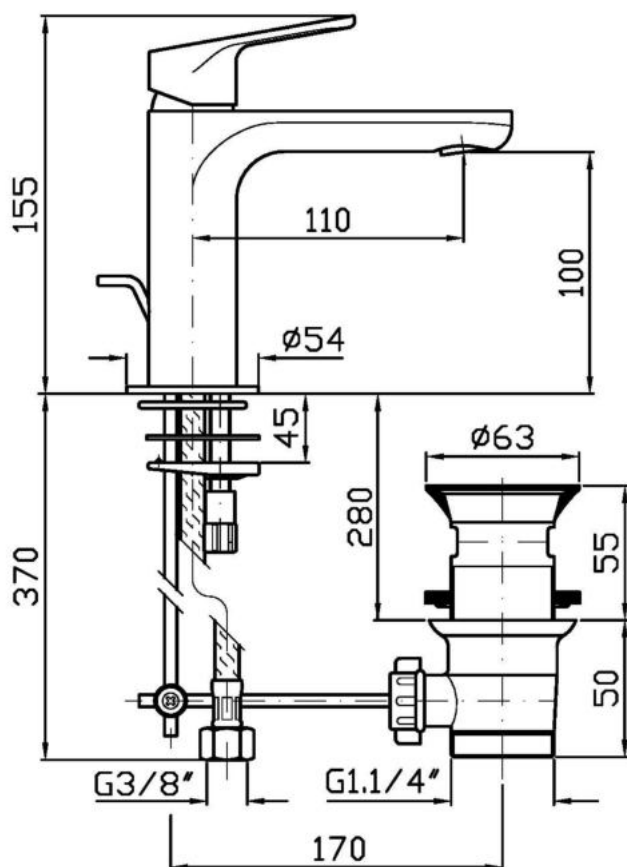

Single lever basin mixer with aerator, 1 ¼" pop-up waste, flexible tails.  
Water Saving - water flow rate of 6 l/min or less.

## NIKKO

ZKK697

Disegno Complessivo / Overall Drawing

## NIKKO

ZKK697

Pesi e Misure / Weights and Sizes

Peso ( Kg ) Weight ( lb )	1,56 ( Kg )	3,44 ( lb )
Volume test ( dc3 ) - ( in3 )	4,05 ( dc3 )	247,15 ( in3 )
h ( mm ) - ( in )	70,00 ( mm )	2,76 ( in )
L1 ( mm ) - ( in )	150,00 ( mm )	5,91 ( in )
L2 ( mm ) - ( in )	385,00 ( mm )	15,16 ( in )