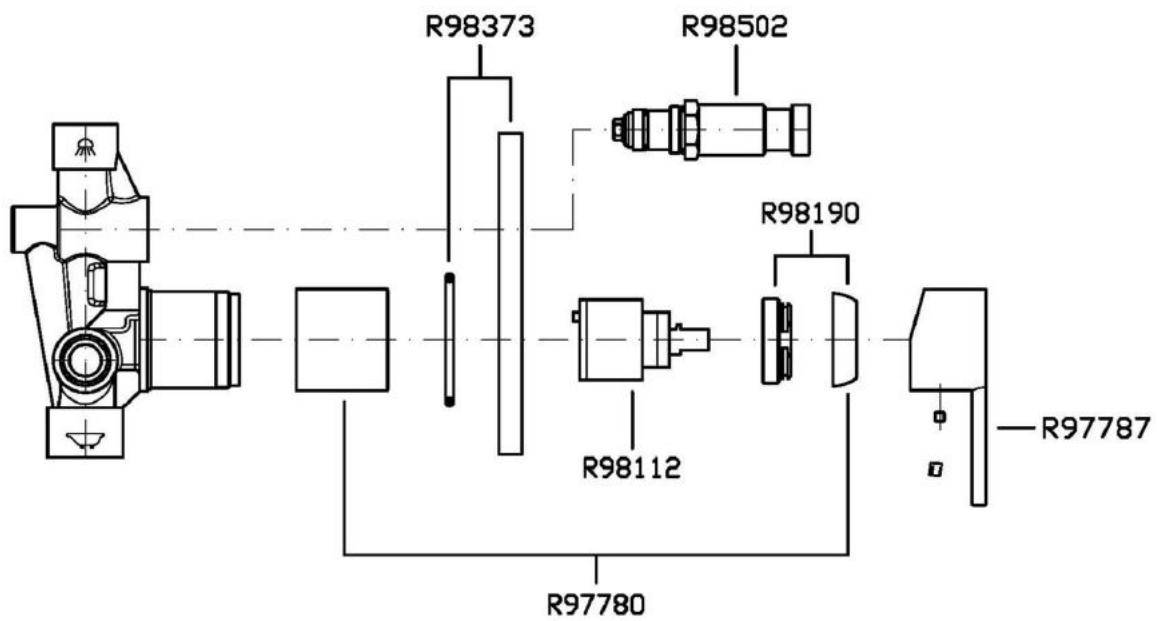

GILL

ZGL127

Esplosi / Exploded