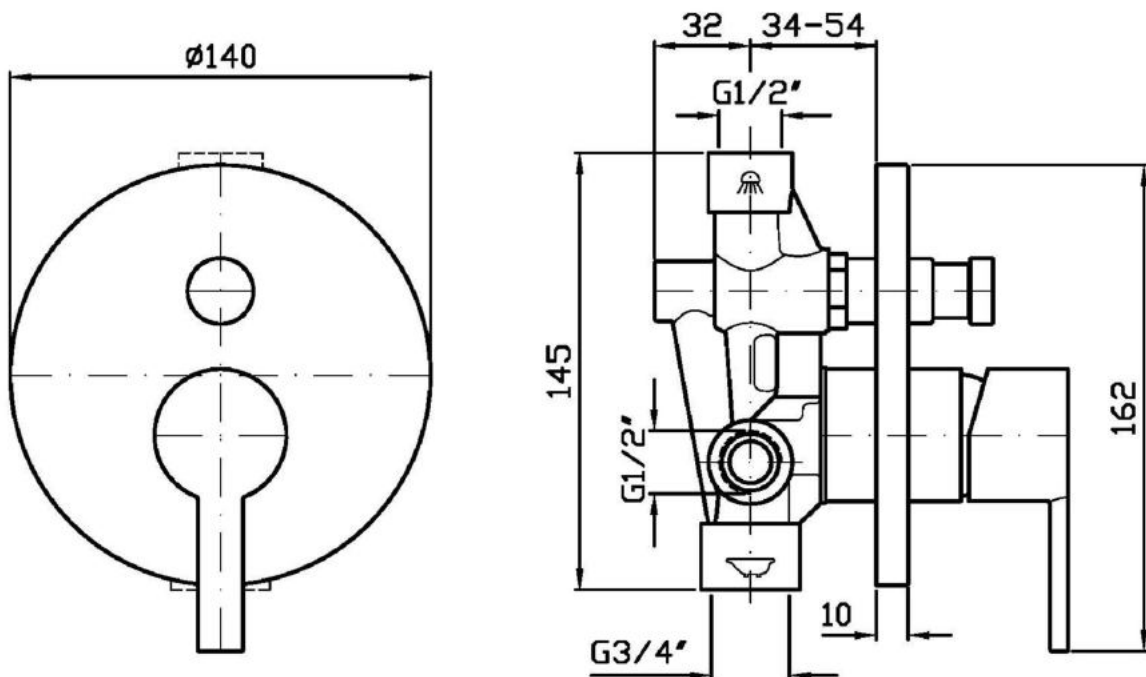

## GILL

ZGL127

Disegno Complessivo / Overall Drawing

## GILL

ZGL127

Pesi e Misure / Weights and Sizes

|                               |               |                |
|-------------------------------|---------------|----------------|
| Peso ( Kg ) Weight ( lb )     | 0,72 ( Kg )   | 1,59 ( lb )    |
| Volume test ( dc3 ) - ( in3 ) | 3,32 ( dc3 )  | 202,60 ( in3 ) |
| h ( mm ) - ( in )             | 93,00 ( mm )  | 3,66 ( in )    |
| L1 ( mm ) - ( in )            | 162,00 ( mm ) | 6,38 ( in )    |
| L2 ( mm ) - ( in )            | 220,00 ( mm ) | 8,66 ( in )    |