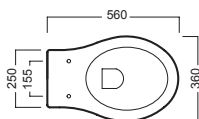

YH1701
curva tecnica
PVC "s" trap convertor

YP6401
raccordo scarico parete
PVC wall connection outlet

Y0MK01
Y0YN01
cassetta MONOLITH
MONOLITH cistern

A0Y7A801 (BI-White)
Piletta in CERAMICA con
tappo "Up & Down" Ø 71 mm
CERAMIC drain siphon with
"Up & Down" cap Ø 71 mm

YXM01 (CR-Chrome)
YXM01 (BI-White)
Piletta universale
"Up & Down" / Scarico Libero
con tappo Ø 63 mm
Universal "Free outlet" /
"Up & Down" drain siphon with
cap Ø 63 mm

YXWW01
sedile frenato
soft close seat cover

YXWX01
sedile
seat cover

DISEGNO TECNICO TECHNICAL DESIGN

01 BIANCO
WHITE