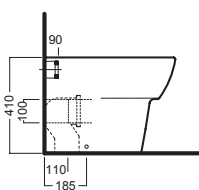

YH1701
curva tecnica
PVC "s" trap convertor

YP6401
raccordo scarico parete
PVC wall connection outlet

Y0MK01
Y0YN01
cassetta MONOLITH
MONOLITH cistern

A0Y7A801 (BI-White)
Piletta in CERAMICA con
tappo "Up & Down" Ø 71 mm
CERAMIC drain siphon with
"Up & Down" cap Ø 71 mm

YXM01 (CR-Chrome)
YXM01 (BI-White)
Piletta universale
"Up & Down" / Scarico Libero
con tappo Ø 63 mm
Universal "Free outlet" /
"Up & Down" drain siphon with
cap Ø 63 mm

YXWW01
sedile frenato
soft close seat cover

YXWX01
sedile
seat cover

DISEGNO TECNICO TECHNICAL DESIGN

01 BIANCO
WHITE