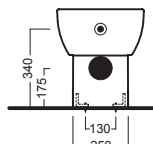

DISEGNO TECNICO TECHNICAL DESIGN